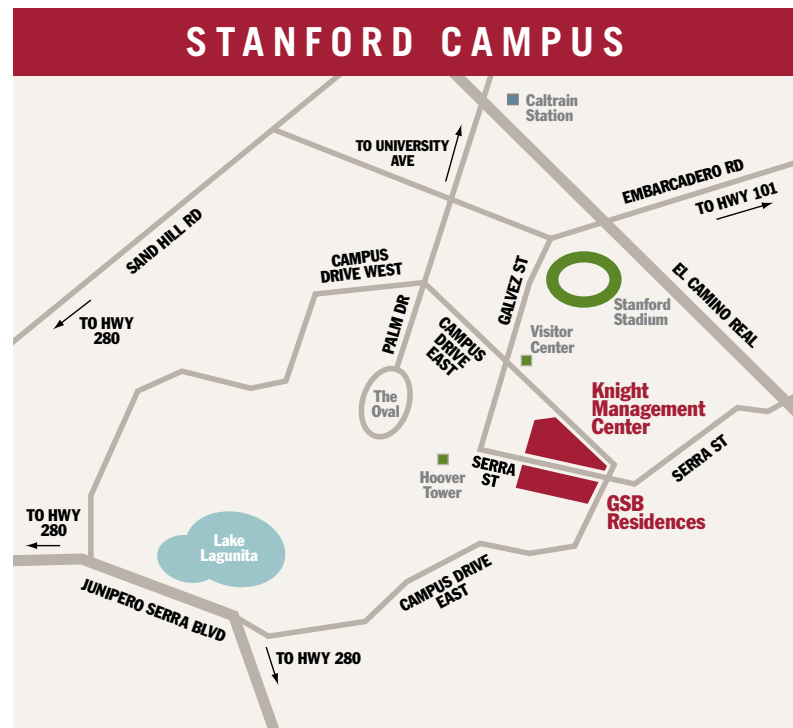

North
 Zambrano
 Bass
 Bass
 McClelland
 North
 Faculty West
 Bass
 Bass
 Faculty West
 Schwab
 Schwab

Stanford Graduate School of Business

Knight Management Center

655 Knight Way
 Stanford, CA 94305-7298
 Phone: +1.650.723.2146

GSB Residences

680 Serra Street
 Stanford, CA 94305-6090
 Phone: +1.650.725.6880

www.gsb.stanford.edu

Knight Management Center

Map & Directory

Zambrano Hall (Z)

1st Floor: CEMEX Auditorium
3rd Floor: Case Writing Office, Initiative for Leadership Education and Development (I-LEAD), Classroom Z301

North Building (N)

1st Floor: Arbutle Dining Pavilion, ATM
2nd Floor: Digital Solutions
3rd Floor: Oberndorf Event Center
Lower Level: Copy Center, Facilities & Hospitality (Card Access, Lost & Found, Mail Services, Security)